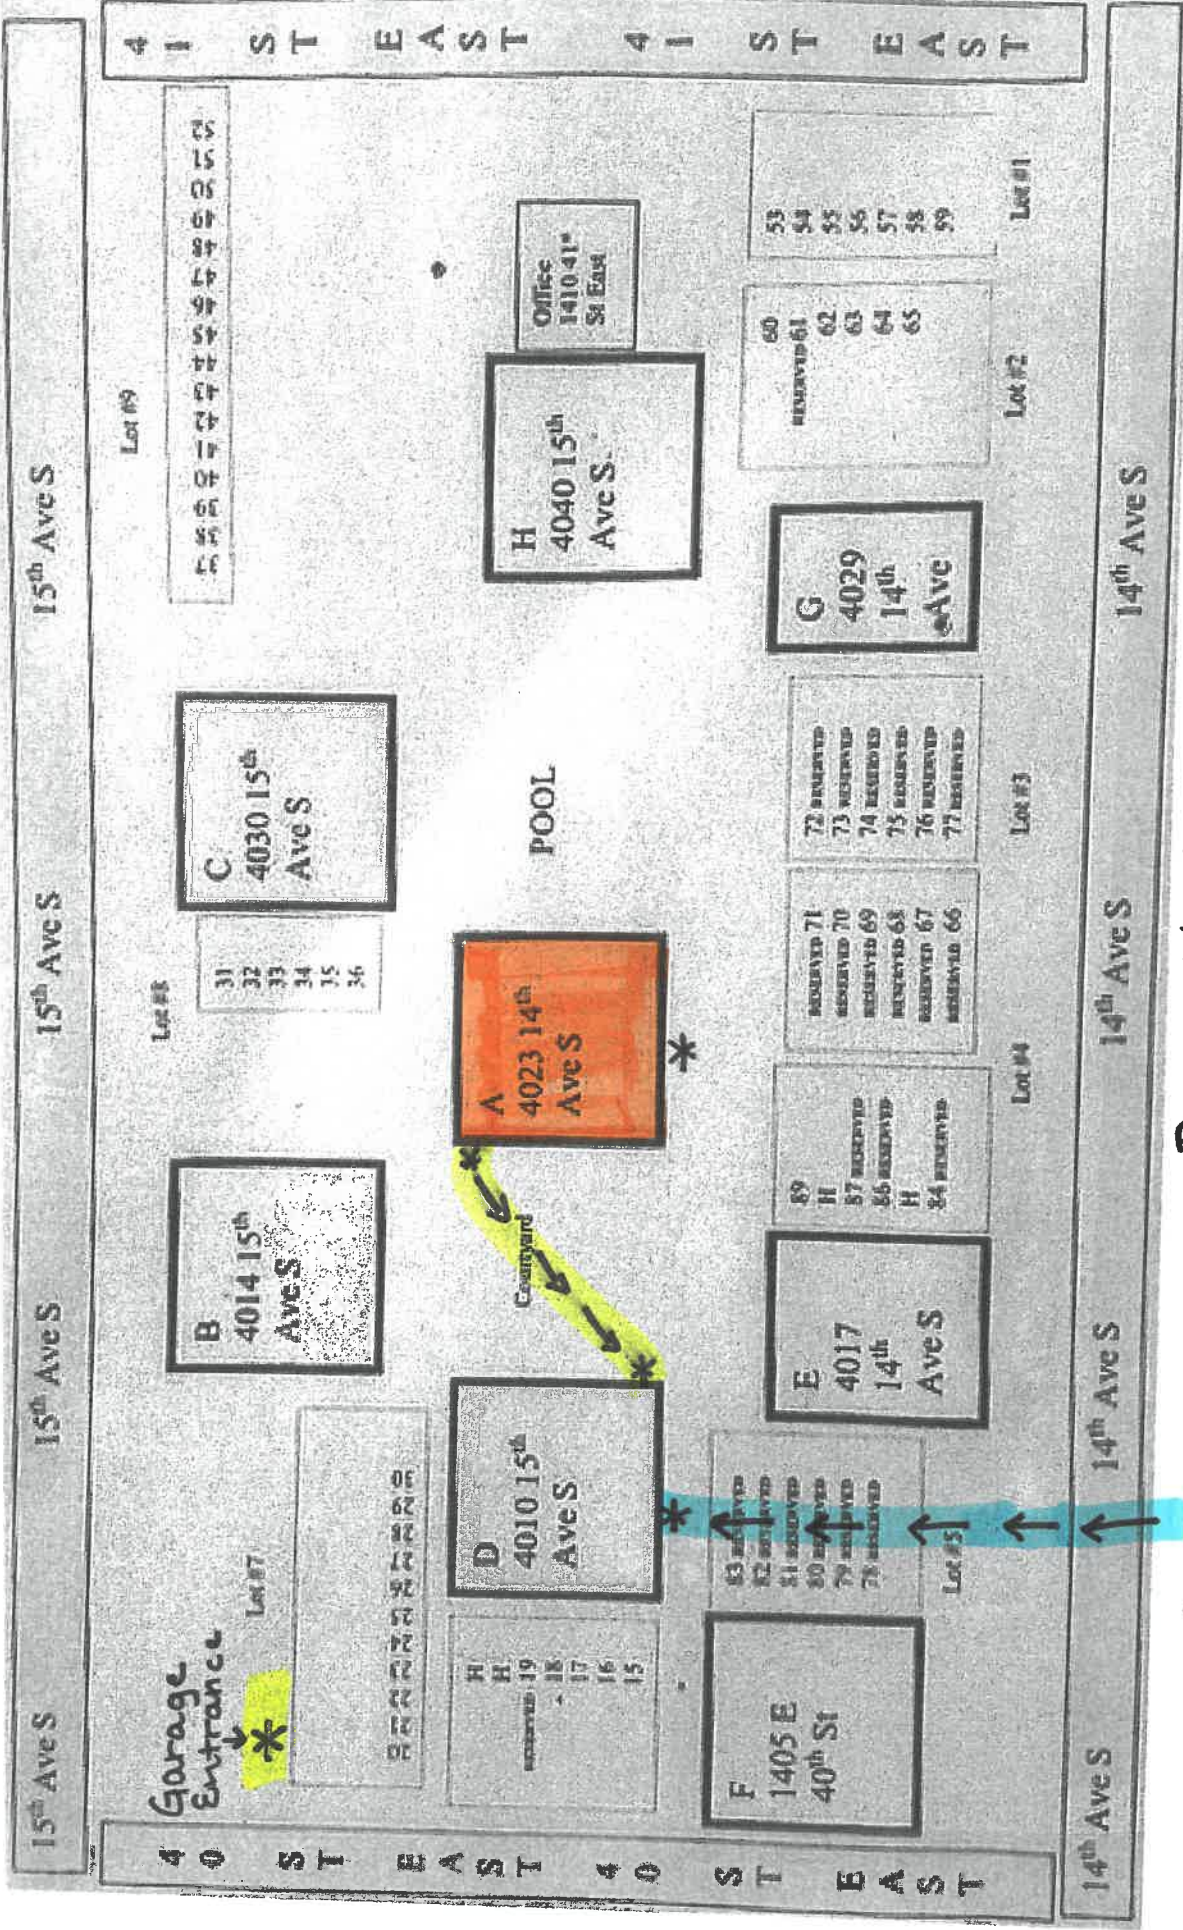

Garage Access

Head to basement via rear stairway in Bldg A. Walk outside across the courtyard to entrance @ Bldg D. Enter and walk through laundry through door to basement stairway to garage. Parking space is in front of the bikes.

#11.
(to see pking spot)

* Park on 14th Ave
* for showing.

* Lockbox
* Location